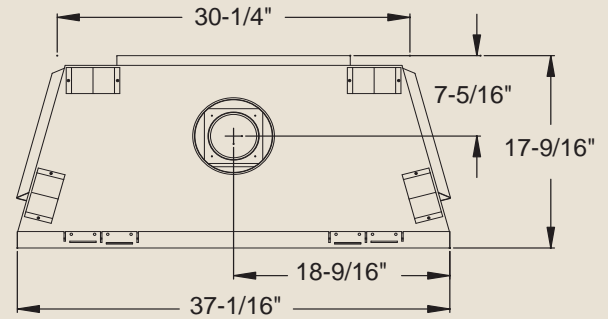

A Brand of Monessen Hearth Systems Co.
149 Cleveland Drive, Paris, Kentucky 40361

www.monessenhearth.com

To avoid personal injury or property damage, the product described by this brochure must be installed, operated and maintained in strict compliance with the instructions packaged with the product and all applicable building or fire codes. Contact local building or fire officials about restrictions and installation inspection requirements. All photographs and drawings on this brochure are for illustrative purposes only and are not intended for, nor should they be used as a substitute for the instructions packaged with the unit. Appearance and specifications of the product are subject to change without notice. © 2007 Monessen Hearth Systems Co.